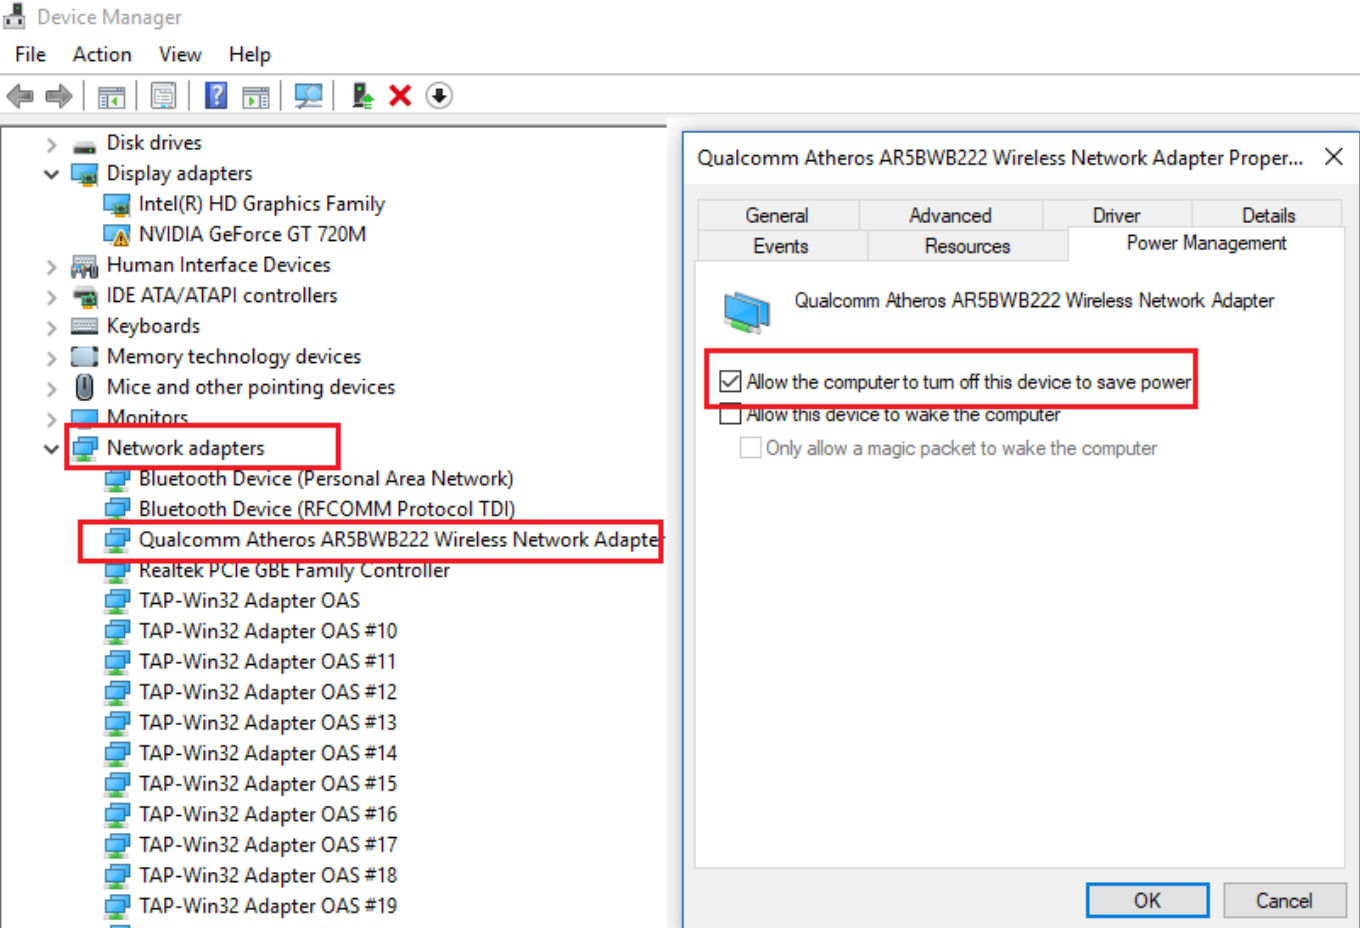

[Install A Driver For Your Network Adapter Windows 10](#)

[Install A Driver For Your Network Adapter Windows 10](#)

DOWNLOAD

On Windows 10, when the Wi-Fi adapter is enabled on your device, it'll connect to ... typically, you don't have to install device drivers manually for the adapter.

1. [install driver network adapter windows 10](#)
2. [how to install network adapter driver windows 7 without internet](#)
3. [how to install wireless network adapter driver windows 10](#)

It says Windows did not detect a properly installed network adapter. ... of creating Windows 10 drivers for these according to a recent company Step 10. Click Next. Step 11. Click Install this driver software anyway. Step 12. Click Close. If there are any further problems, please visit our Click Change adapter settings. Look for the device name in the list of active devices. Option 3. From the command prompt window, type ...