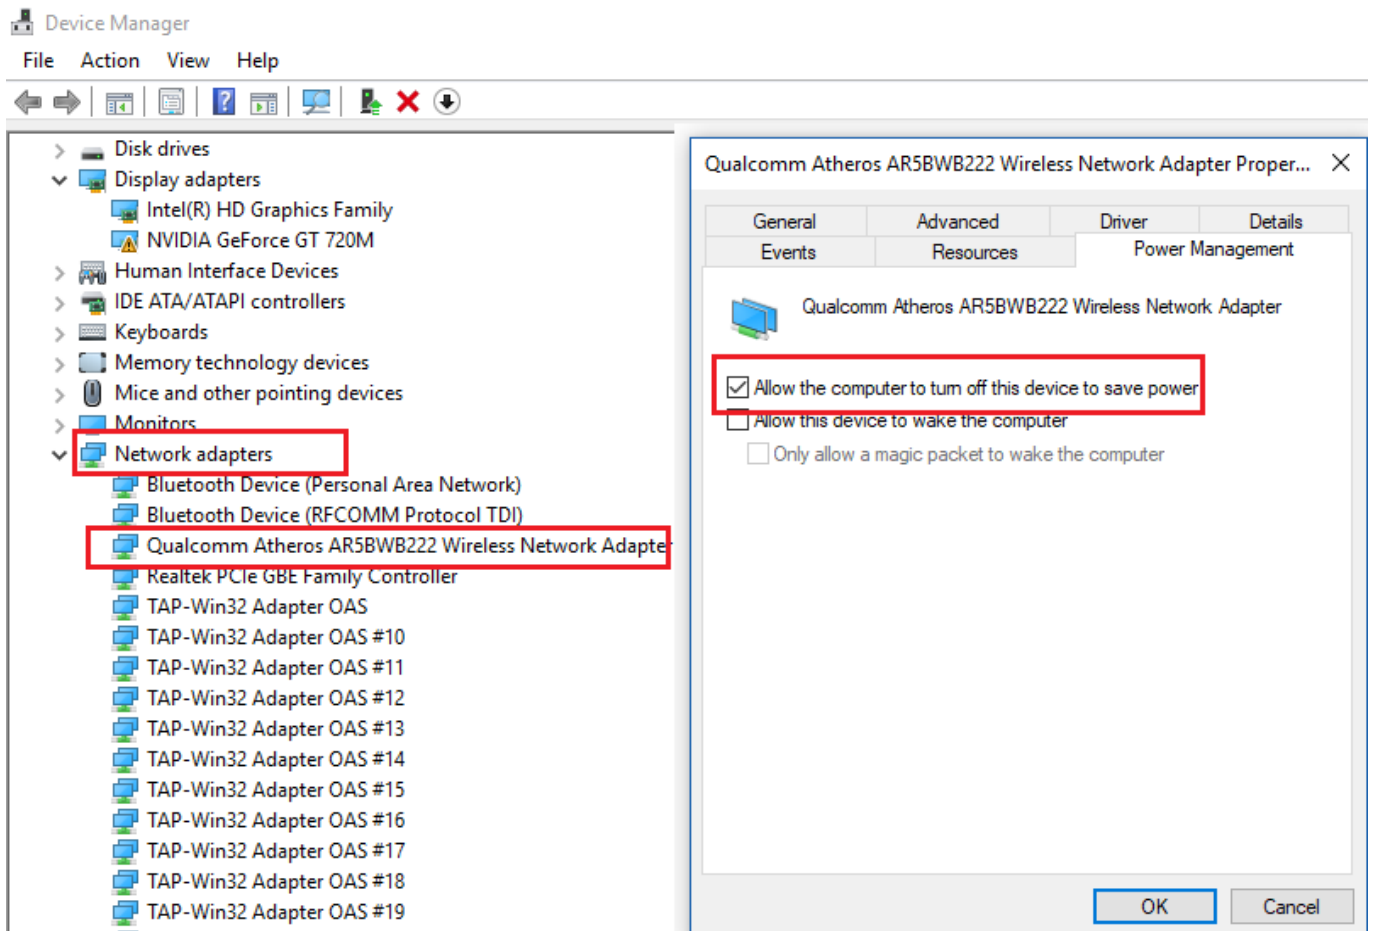

[Supporting affordable housing](#)

how to install network adapter driver windows 7 without internet

[UK contractors planning 'mass exodus' ahead of IR35 tax clampdown – survey](#)

It can be frustrating after reinstalling Windows to find your network adapter has not automatically had its driver installed. If you have no driver disk you would ... [Download HitmanPro.Alert 3 Crack](#)

how to install wireless network adapter driver windows 10

[Pokemon Go Oynamak Icin Ipuclar ve Hileler](#)

Ethernet Controller - PCI\VEN_10EC&DEV_8168&SUBSYS_78171462&REV_0C\01000000684CE00000 - The drivers for this device are not .... Q: How do I install my network adapter in windows 10? A: Some D-Link adapters require you to install D-Link drivers and some require you to just plug the .... Jump to Make Sure Your Driver Files Are Located in the Correct Folder - It's possible that your driver files were installed into ... upgrading Windows (Windows 8 to Windows 10 for ... Expand Network Adapters and search for your adapter.. Everything seems to have worked fine except my network adapter ... a driver thing so I installed various versions of the realtek drivers both win .... You might need to reinstall other networking software afterwards, such as VPN client software or virtual switches." If you are okay with all that and .... What Does "Windows Could Not Find a Driver for Your Network Adapter" Mean? Device drivers are responsible for the smooth communication of .... I have a bit of a situation. I have recently re-installed my windows 7, and the first thing I noticed was that I don't. ... If you have a network adapter, you will need to re-install the driver." I went into device ... 10 Replies. Highlighted. PudgyOne.. Learn how to reinstall the wireless network adapter driver through device manager in Windows.. In Windows 10, type system info in the search bar on